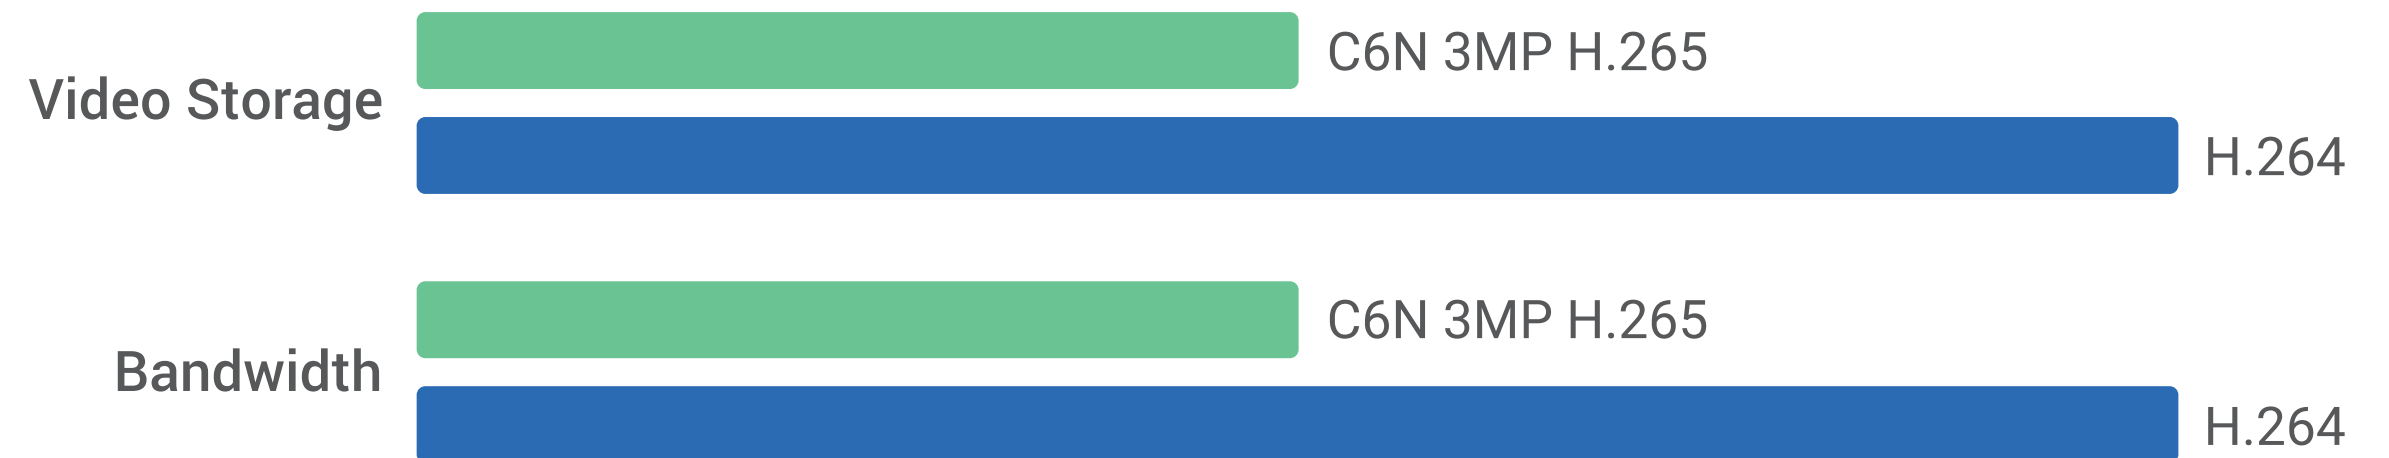

Protecting your data and privacy is our highest priority. Data transmission between the camera and the EZVIZ Cloud is encrypted from end to end. Only you have the keys to decrypt your data. To get an extra layer of privacy protection, you can always enable the camera's sleep mode on the EZVIZ App.

AES 128-bit encryption

TLS encryption Protocol

Multiple authentication steps

Save money on video storage and bandwidth.

The camera features the advanced H.265 video compression technology, achieving better video quality with only half the bandwidth and half the storage space of the previous H.264 video compression standard.

* The H.265 video compression applies when the 24/7 video recording is activated.

Two storage options.

Save your recordings with flexible and secured solutions. The C6N comes with a built-in MicroSD card slot that can store up to 256 GB of recorded footage. You can also save your images to EZVIZ Cloud* for additional back-up.