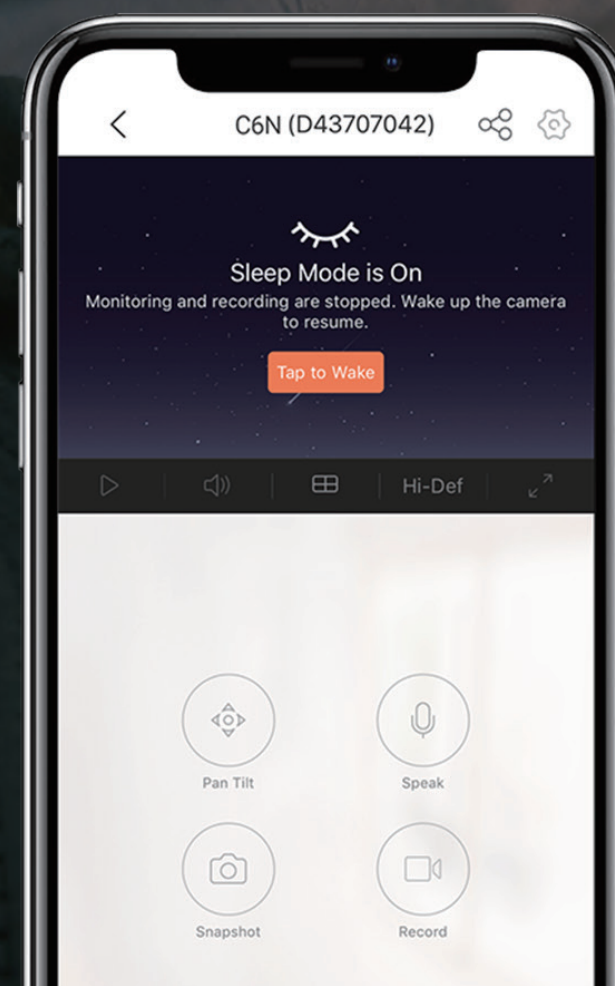

- Vertical rotation 55°
- Horizontal rotation 350°

Smart tracking.

When it detects a moving object, the C6N is smart enough to automatically track its motion while alerting you with an image in real-time.

Communication, anytime.

Talk to your loved ones and deter unwelcome strangers – all by using the C6N's two-way communication feature. Using the EZVIZ App on your mobile device, you can easily and conveniently enjoy communication wherever you might be.

See further in the dark.

Enjoy round-the-clock protection with the C6N camera. Using powerful Infrared LED lights, it lets you see up to 10 meters (33 feet) in dim light.

We protect your data and privacy.

Protecting your data and privacy is our highest priority. Data transmission between the camera and the EZVIZ Cloud is encrypted from end to end. Only you have the keys to decrypt your data. To get an extra layer of privacy protection, you can always enable the camera's sleep mode on the EZVIZ App.