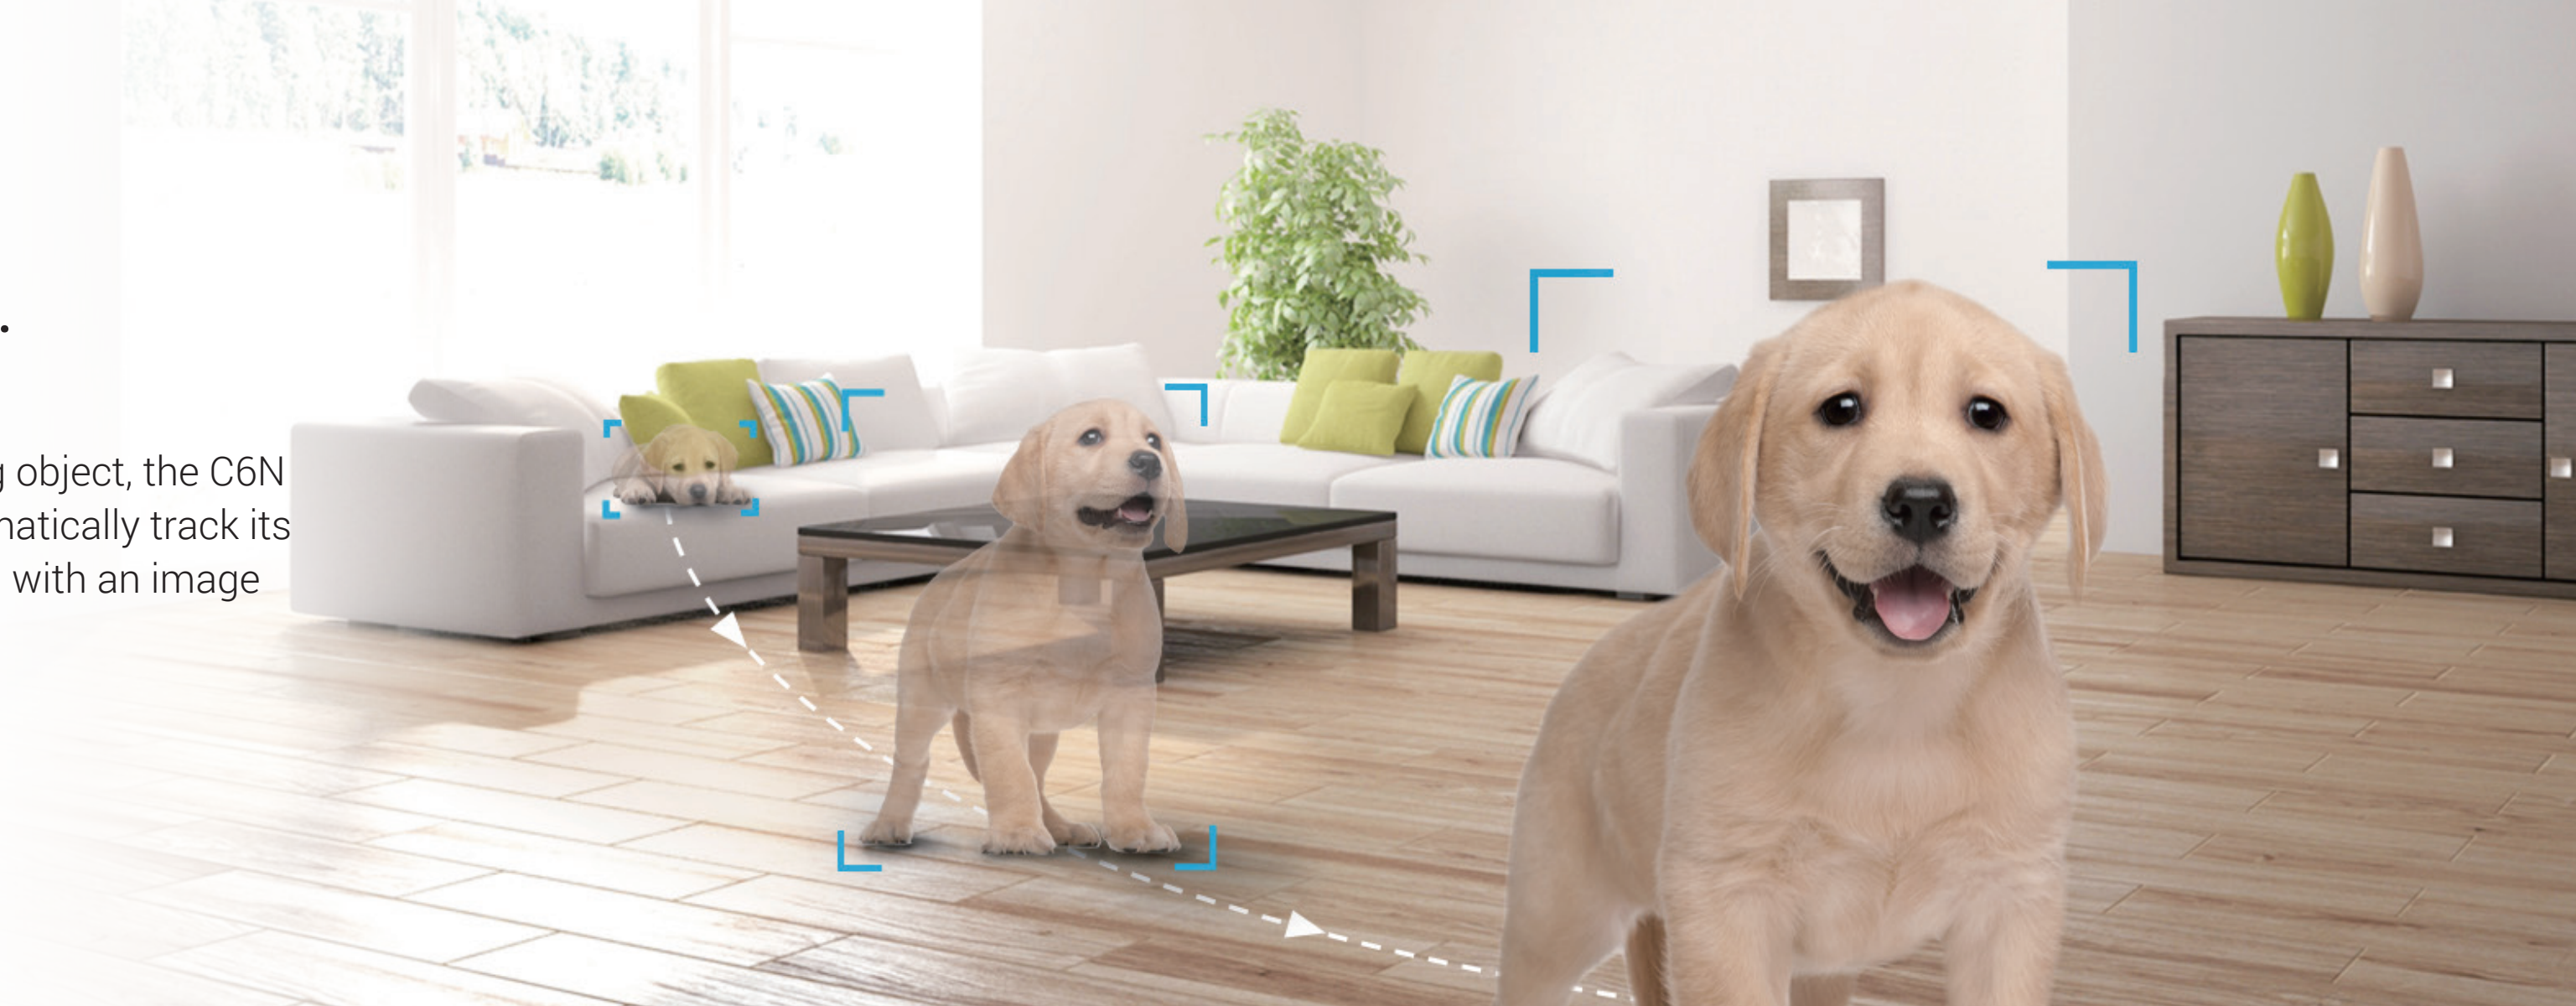

- 3MP** 2K Resolution
- Smart Night Vision** (up to 10m / 33ft.)
- Motorized Pan and Tilt for 360° Visual Coverage**
- Sleep Mode for Privacy Protection**
- Motion Detection**
- Smart Tracking**
- H.265** H.265 Video Technology
- Two-Way Talk**
- View from Anywhere**
- Wi-Fi 2.4 GHz**
- MicroSD Slot** (up to 256 GB)

2MP

See everything clearly in 3MP resolution.

This camera can record video in 3MP resolution, which offers more details than 2MP cameras.

Zero blind spots.

Keep tabs on every corner with just one C6N. Its expansive 360-degree field-of-view ensures full coverage, so you don't miss a thing.

- Vertical rotation 55°
- Horizontal rotation 350°

Smart tracking.

When it detects a moving object, the C6N is smart enough to automatically track its motion while alerting you with an image in real-time.

Communication, anytime.

Talk to your loved ones and deter unwelcome strangers – all by using the C6N's two-way communication feature. Using the EZVIZ App on your mobile device, you can easily and conveniently enjoy communication wherever you might be.